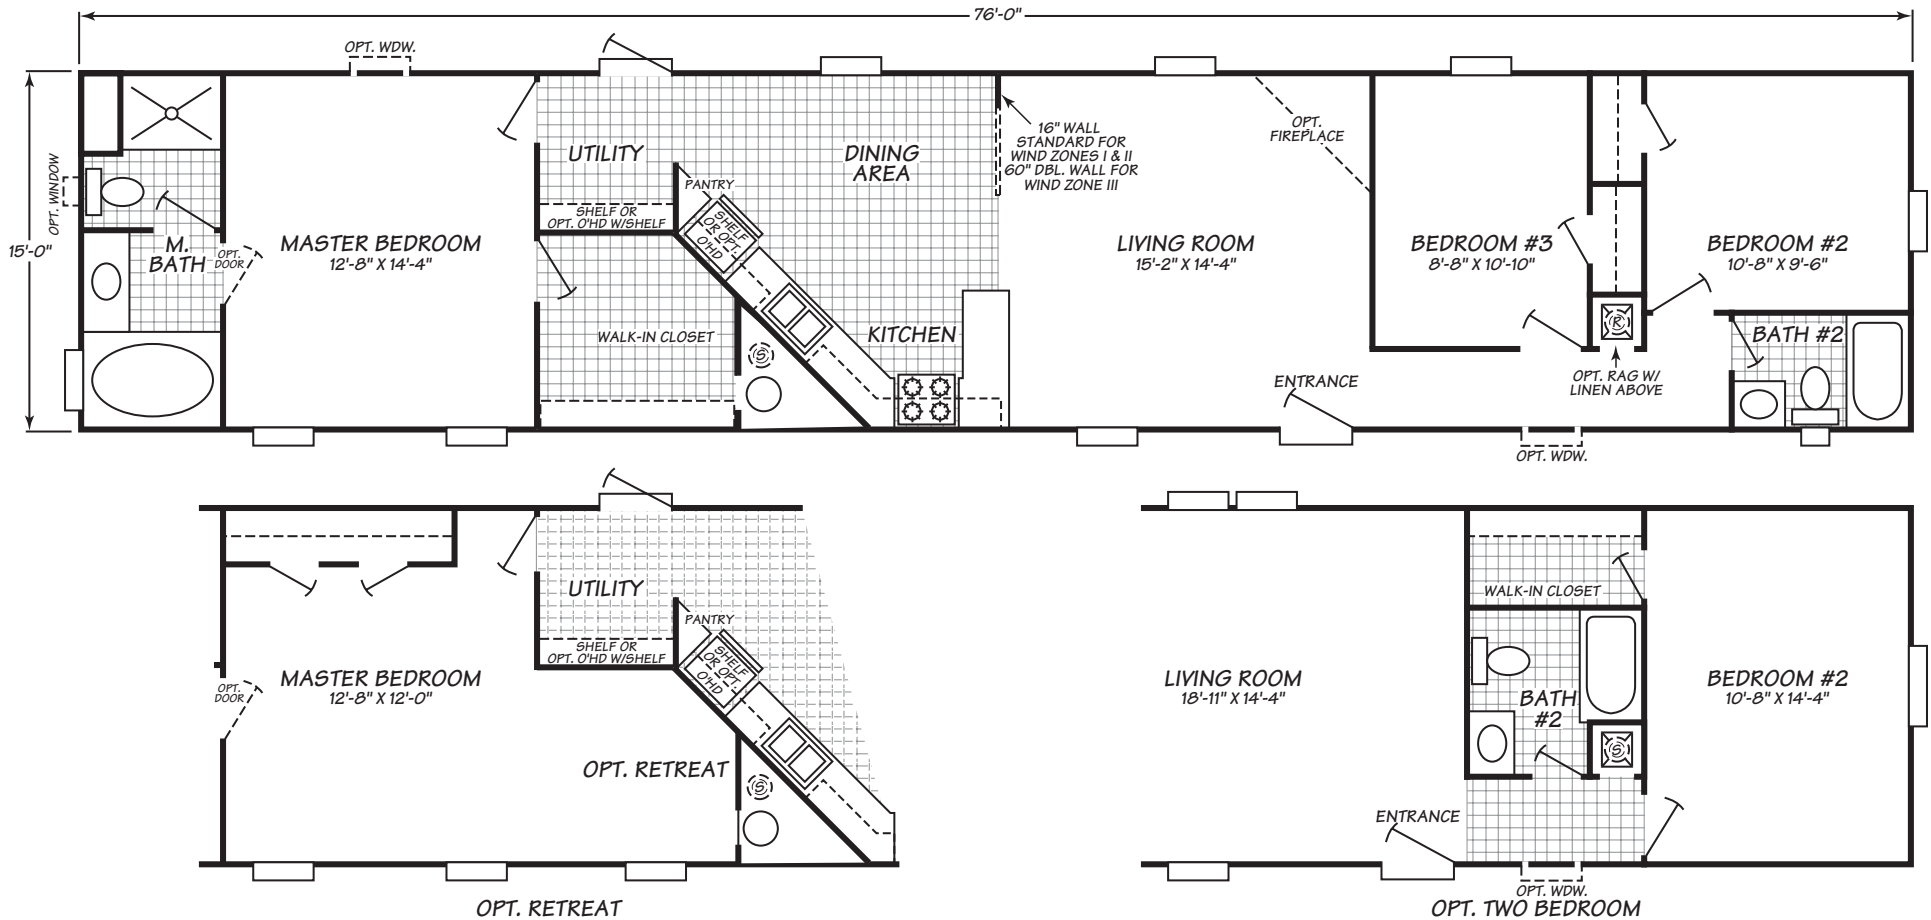

Westfield Classic Series Model 6763W
3 Bedrooms • 2 Baths • 1,140 Square Feet

Windows shown reflect standard aluminum windows. Selection of optional thermal pane (vinyl) windows may affect the size and number of windows.

Fleetwood Homes reserves the right to change colors, prices, specifications, models, dimensions and materials without notice. Rendering and diagrams are meant to be representative and, in keeping with Fleetwood's policy of constant updating and improvement, may vary from the actual home. All dimensions are nominal and approximated. Square footage is measured from exterior wall to exterior wall, and is an approximate figure. Length indicated in floorplans is floor length only. The length of the hitch is not included. (Add four feet to arrive at transportable length.) Ask your retailer for specifics. PRICES AND SPECIFICATIONS SUBJECT TO CHANGE WITHOUT NOTICE OR OBLIGATION.