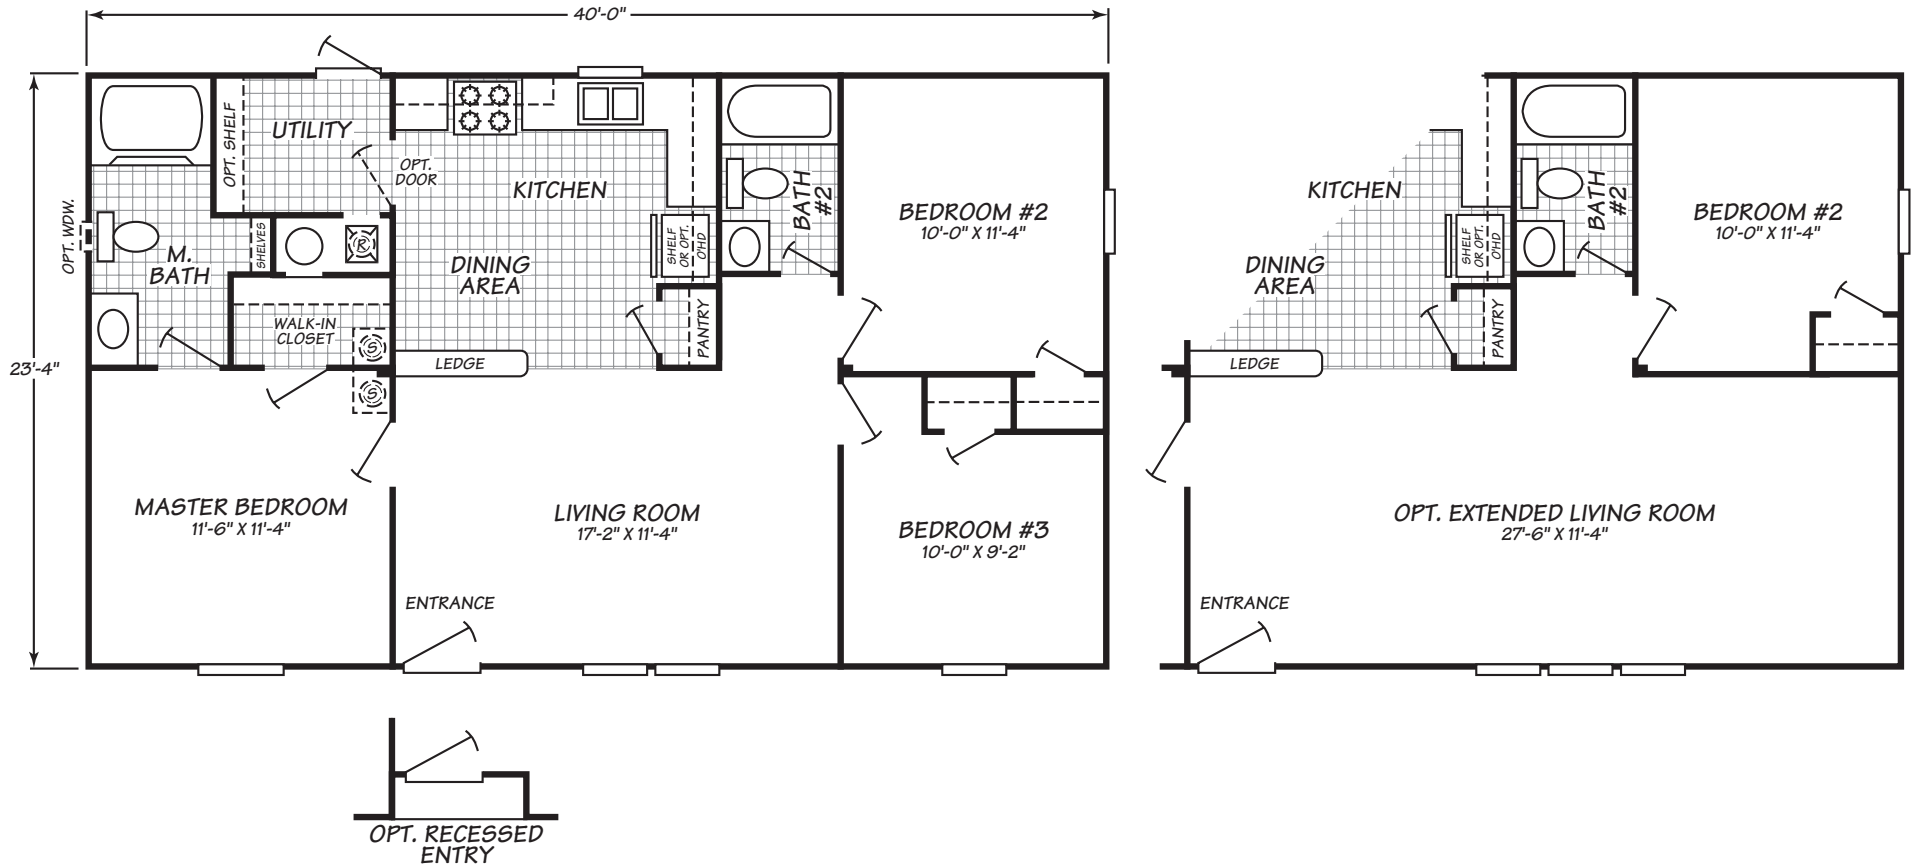

Westfield Classic Series Model 3403S
3 Bedrooms • 2 Baths • 933 Square Feet

Fleetwood Homes reserves the right to change colors, prices, specifications, models, dimensions and materials without notice. Rendering and diagrams are meant to be representative and, in keeping with Fleetwood's policy of constant updating and improvement, may vary from the actual home. All dimensions are nominal and approximated. Square footage is measured from exterior wall to exterior wall, and is an approximate figure. Length indicated in floorplans is floor length only. The length of the hitch is not included. (Add four feet to arrive at transportable length.) Ask your retailer for specifics. PRICES AND SPECIFICATIONS SUBJECT TO CHANGE WITHOUT NOTICE OR OBLIGATION.