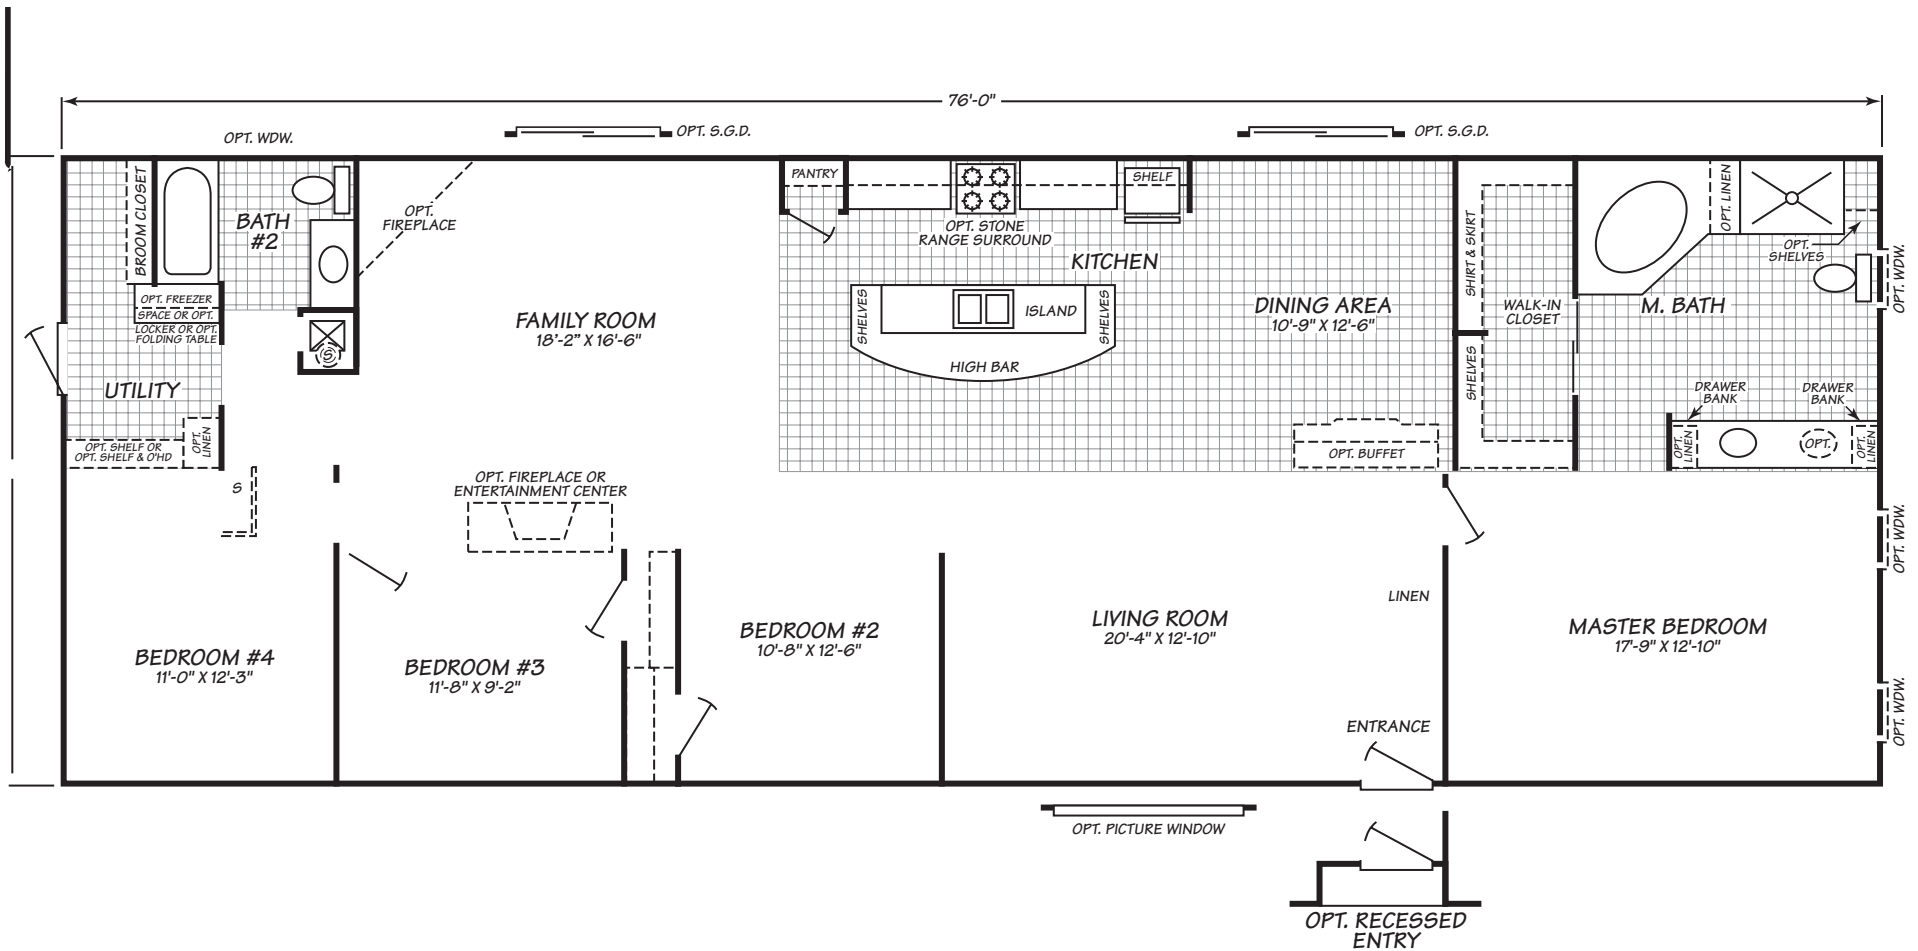

Eagle Trace II Series Model 4764T
4 Bedrooms • 2 Baths • 2,001 Square Feet

Windows shown reflect standard aluminum windows. Selection of optional thermal pane (vinyl) windows may affect the size and number of windows.