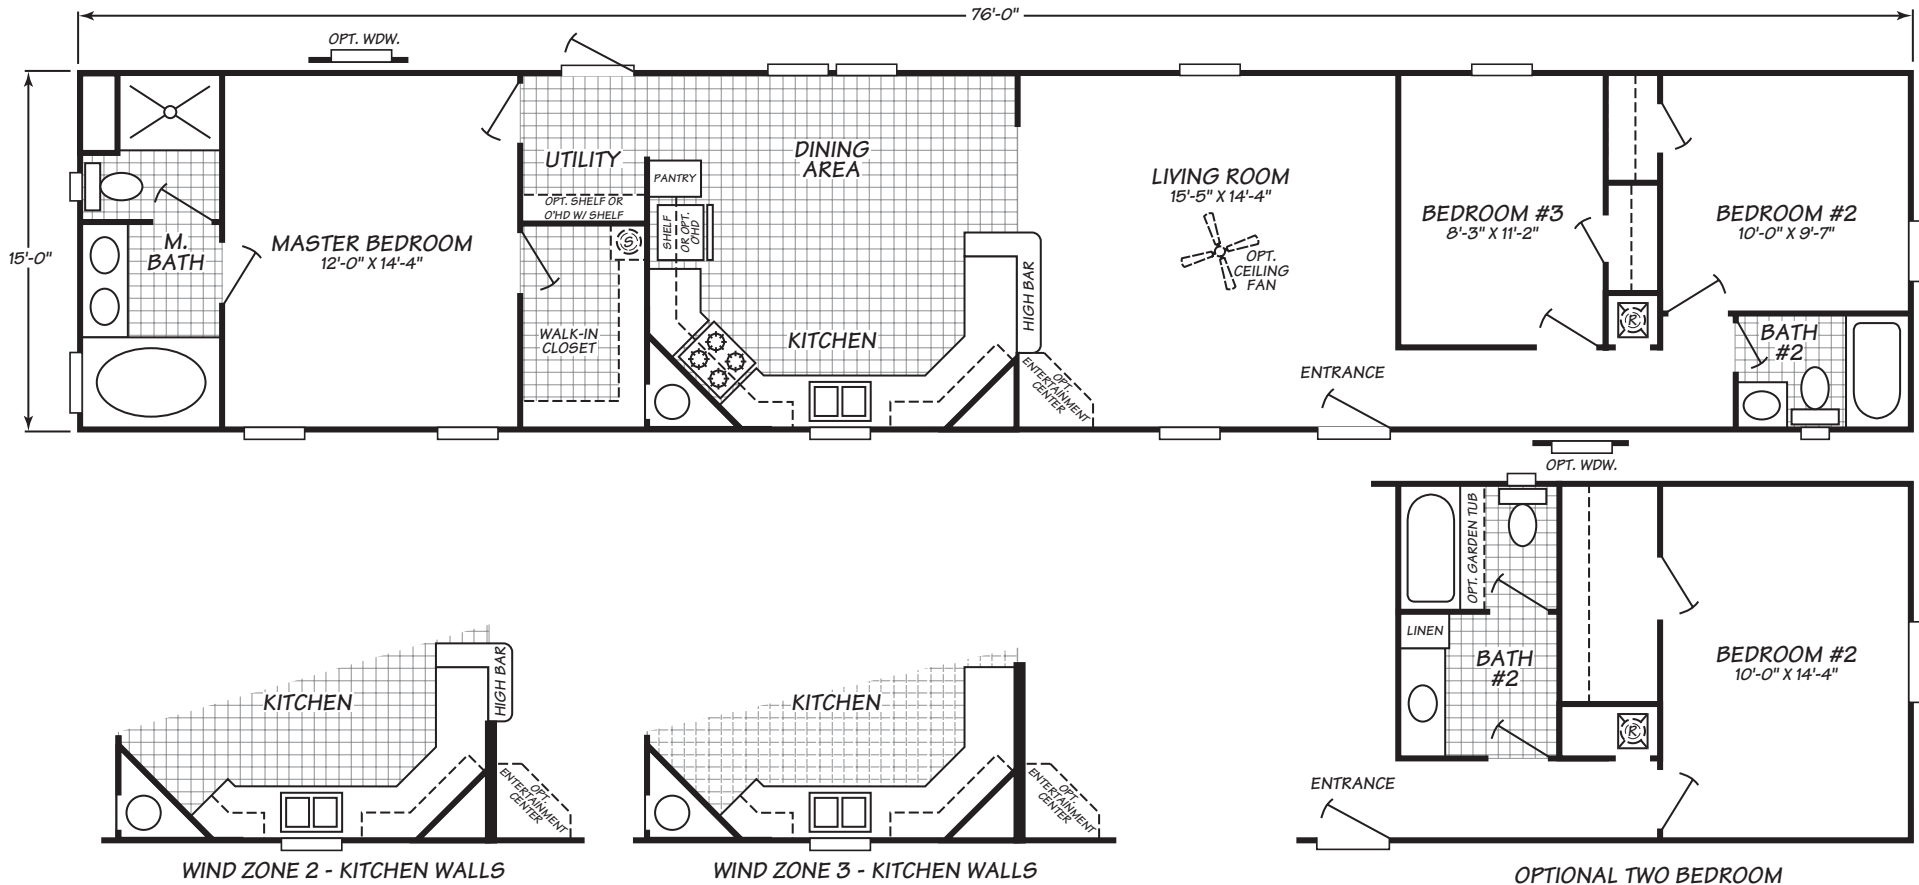

Broadmore II Series Model 6763V
3 Bedrooms • 2 Baths • 1,140 Square Feet

Windows shown reflect standard aluminum windows. Selection of optional thermal pane (vinyl) windows may affect the size and number of windows.

Fleetwood Homes reserves the right to change colors, prices, specifications, models, dimensions and materials without notice. Rendering and diagrams are meant to be representative and, in keeping with Fleetwood's policy of constant updating and improvement, may vary from the actual home. All dimensions are nominal and approximated. Square footage is measured from exterior wall to exterior wall, and is an approximate figure. Length indicated in floorplans is floor length only. The length of the hitch is not included. (Add four feet to arrive at transportable length.) Ask your retailer for specifics. PRICES AND SPECIFICATIONS SUBJECT TO CHANGE WITHOUT NOTICE OR OBLIGATION.