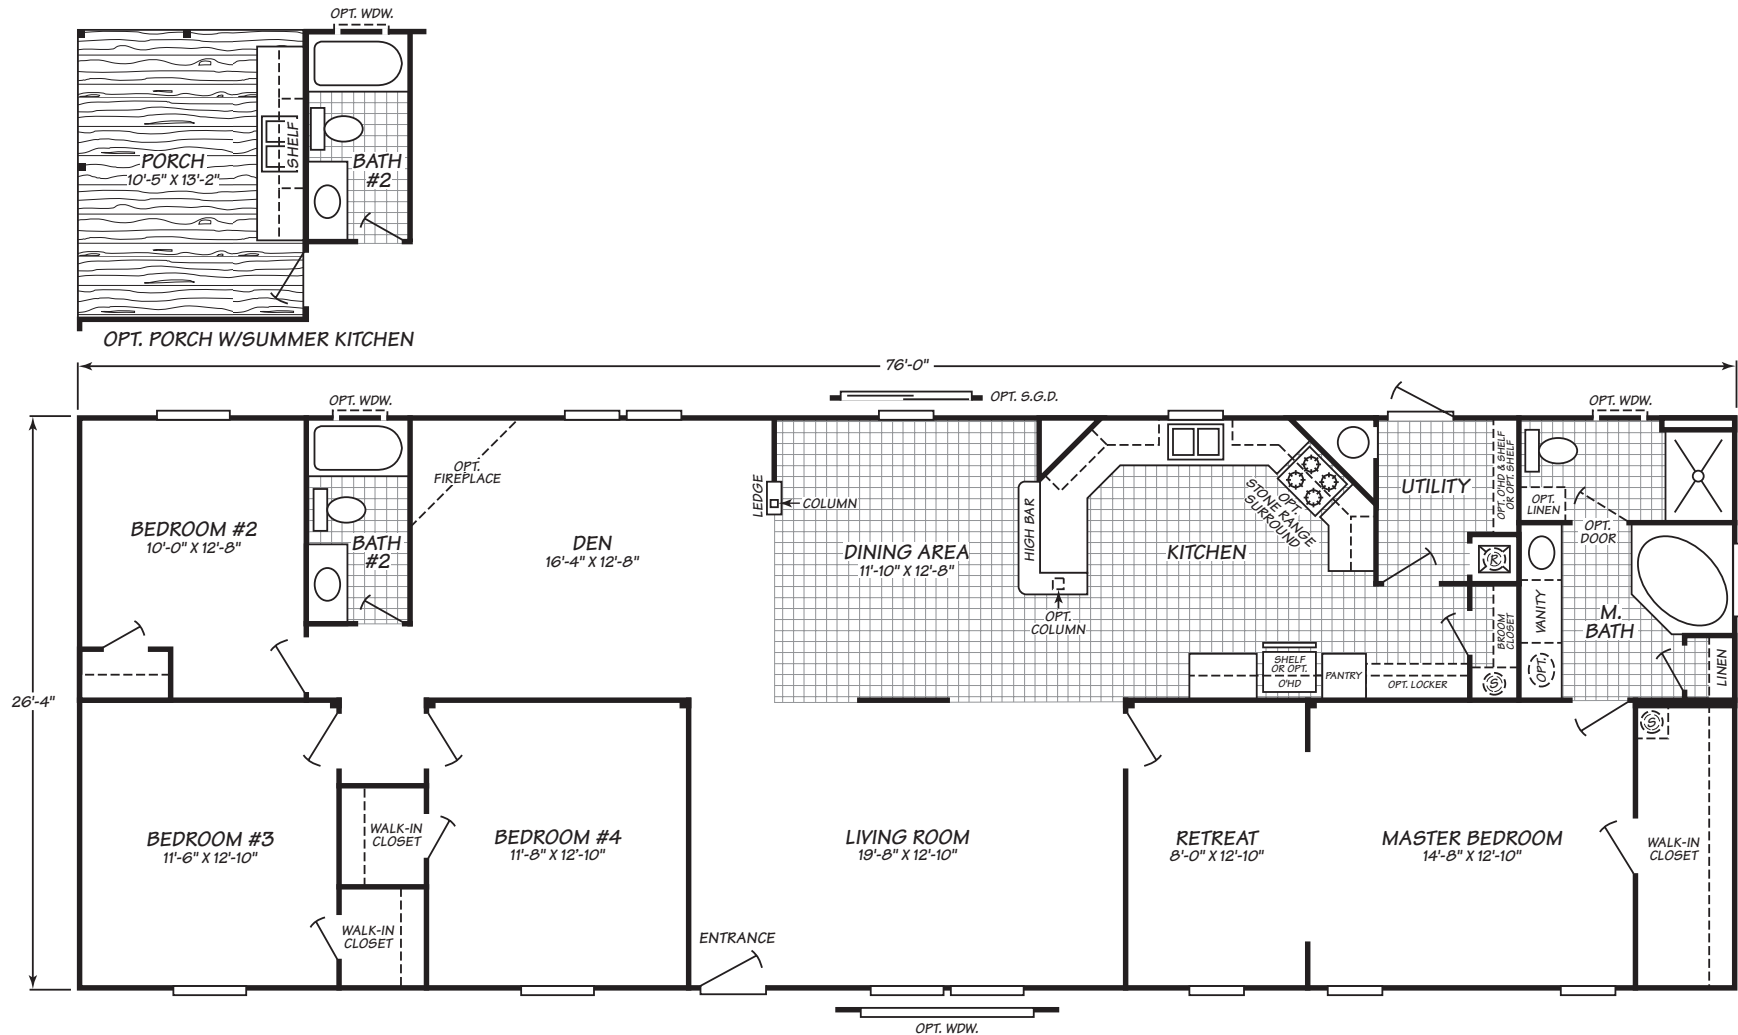

Carriage Manor II Series Model 4764X  
4 Bedrooms • 2 Baths • 2,001 Square Feet

Windows shown reflect standard aluminum windows. Selection of optional thermal pane (vinyl) windows may affect the size and number of windows.

Fleetwood Homes reserves the right to change colors, prices, specifications, models, dimensions and materials without notice. Rendering and diagrams are meant to be representative and, in keeping with Fleetwood's policy of constant updating and improvement, may vary from the actual home. All dimensions are nominal and approximated. Square footage is measured from exterior wall to exterior wall, and is an approximate figure. Length indicated in floorplans is floor length only. The length of the hitch is not included. (Add four feet to arrive at transportable length.) Ask your retailer for specifics. PRICES AND SPECIFICATIONS SUBJECT TO CHANGE WITHOUT NOTICE OR OBLIGATION.